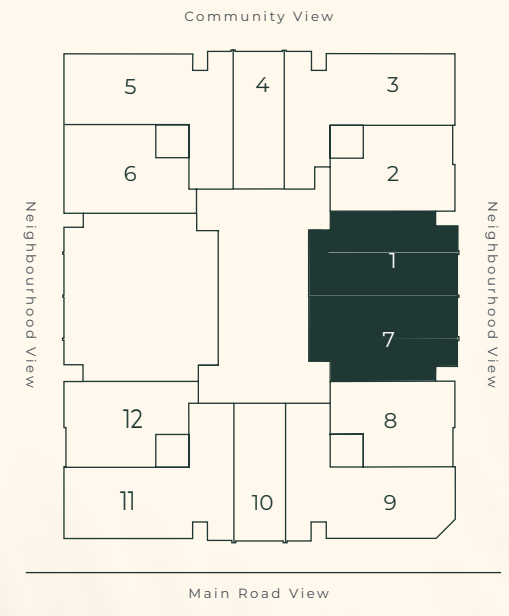

4DIRECTION
RESIDENCE 1

FLOOR PLANS

4DIRECTION RESIDENCE

PROPERTY TYPES

TYPES	NUMBER OF UNITS	SIZES (Sq.Ft.)
STUDIO	82	516 - 610
1 BEDROOM	47	812 - 1153
2 BEDROOMS	40	1225 - 1251
RETAIL	1	1413

STUDIO APARTMENT
TYPE A

TYPICAL UNIT

(1st, 2nd, 4th, 8th & 9th) FLOOR

Min Area
Max Area

1BEDROOM

TYPE C

TYPICAL UNIT

(HC) FLOOR

1099 sqft
1153 sqft