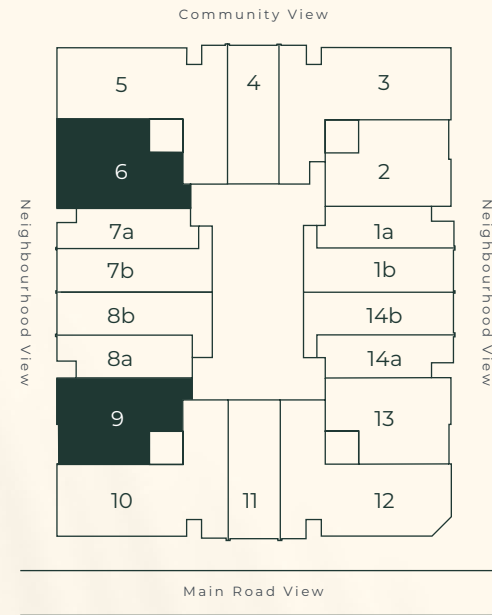

4DIRECTION
RESIDENCE 1

FLOOR PLANS

4DIRECTION RESIDENCE

PROPERTY TYPES

TYPES	NUMBER OF UNITS	SIZES (Sq.Ft.)
STUDIO	82	516 - 610
1 BEDROOM	47	812 - 1153
2 BEDROOMS	40	1225 - 1251
RETAIL	1	1413

STUDIO APARTMENT
TYPE A

STUDIO
TYPE A
TYPICAL UNIT
(1ST TO 9TH) FLOOR

Min Area
Max Area

516 sqft
541 sqft

STUDIO APARTMENT TYPE B

STUDIO
TYPE B
TYPICAL UNIT
(1ST TO 9TH) FLOOR

Min Area
Max Area

583 sqft
610 sqft

STUDIO APARTMENT
TYPE C

STUDIO TYPE C TYPICAL UNIT ALL FLOOR

Min Area
Max Area

599 sqft
607 sqft

1BEDROOM APARTMENT TYPE A

1BEDROOM

TYPE A

TYPICAL UNIT ALL FLOOR

Min Area
Max Area

812 sqft
834 sqft

1BEDROOM APARTMENT
TYPE B

1BEDROOM TYPE B TYPICAL UNIT ALL FLOOR

Min Area
Max Area

846 sqft
850 sqft

1BEDROOM APARTMENT TYPE C

1BEDROOM

TYPE C