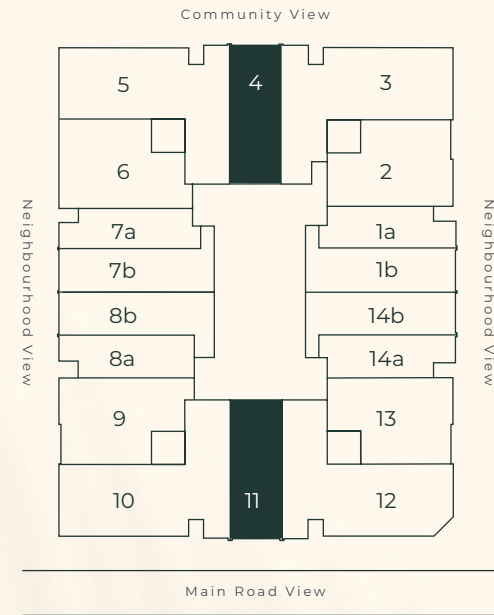

4DIRECTION
RESIDENCE 1

FLOOR PLANS

4DIRECTION RESIDENCE

PROPERTY TYPES

TYPES	NUMBER OF UNITS	SIZES (Sq.Ft.)
STUDIO	82	516 - 610
1 BEDROOM	47	812 - 1153
2 BEDROOMS	40	1225 - 1251
RETAIL	1	1413

STUDIO APARTMENT
TYPE A

STUDIO
TYPE A
TYPICAL UNIT
(1ST TO 9TH) FLOOR

Min Area
Max Area

516 sqft
541 sqft

STUDIO APARTMENT TYPE B

STUDIO
TYPE B
TYPICAL UNIT
(1ST TO 9TH) FLOOR

Min Area
Max Area

583 sqft
610 sqft

STUDIO APARTMENT
TYPE C

STUDIO TYPE C TYPICAL UNIT ALL FLOOR

Min Area
Max Area

599 sqft
607 sqft

1BEDROOM APARTMENT TYPE A

1BEDROOM

TYPE A

TYPICAL UNIT ALL FLOOR

Min Area
Max Area

Min Area
Max Area

1238 sqft
1239 sqft

+971 4 399 9808

Office 1501, API Trio Tower, Al Barsha1, Dubai

www.4directionresidence1.com