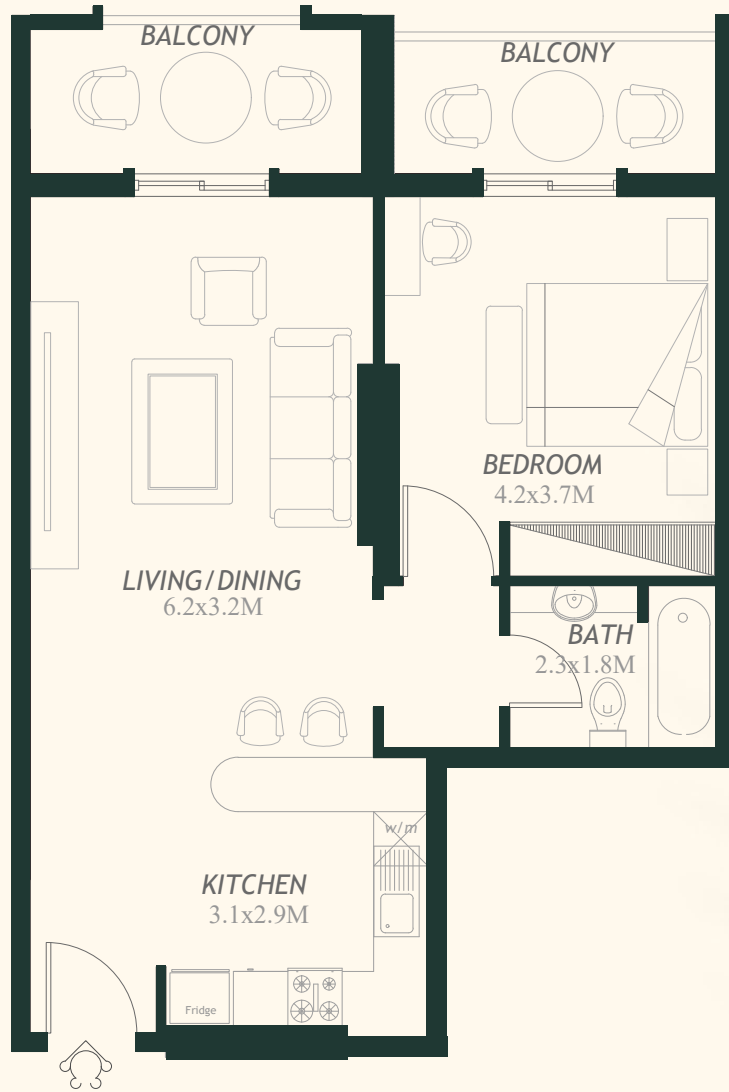

4DIRECTION
RESIDENCE 1

FLOOR PLANS

4DIRECTION RESIDENCE

PROPERTY TYPES

TYPES	NUMBER OF UNITS	SIZES (Sq.Ft.)
STUDIO	82	516 - 610
1 BEDROOM	47	812 - 1153
2 BEDROOMS	40	1225 - 1251
RETAIL	1	1413

STUDIO APARTMENT
TYPE A

STUDIO
TYPE A
TYPICAL UNIT
(1ST TO 9TH) FLOOR

Min Area
Max Area

516 sqft
541 sqft

STUDIO APARTMENT TYPE B

STUDIO
TYPE B
TYPICAL UNIT
(1ST TO 9TH) FLOOR

Min Area
Max Area

583 sqft
610 sqft

STUDIO APARTMENT
TYPE C

STUDIO TYPE C TYPICAL UNIT ALL FLOOR

Min Area
Max Area

599 sqft
607 sqft

1BEDROOM APARTMENT TYPE A

1BEDROOM

TYPE A

TYPICAL UNIT ALL FLOOR

Min Area
Max Area

812 sqft
834 sqft

1BEDROOM APARTMENT
TYPE B

1BEDROOM TYPE B TYPICAL UNIT ALL FLOOR

Min Area
Max Area

846 sqft
850 sqft

1BEDROOM APARTMENT TYPE C

1BEDROOM

TYPE C