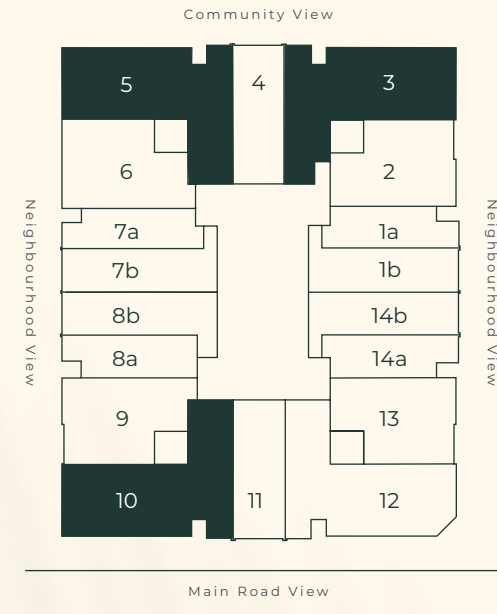

2 BEDROOM TYPE A TYPICAL UNIT ALL FLOOR

Min Area
Max Area

1225 sqft
1251 sqft