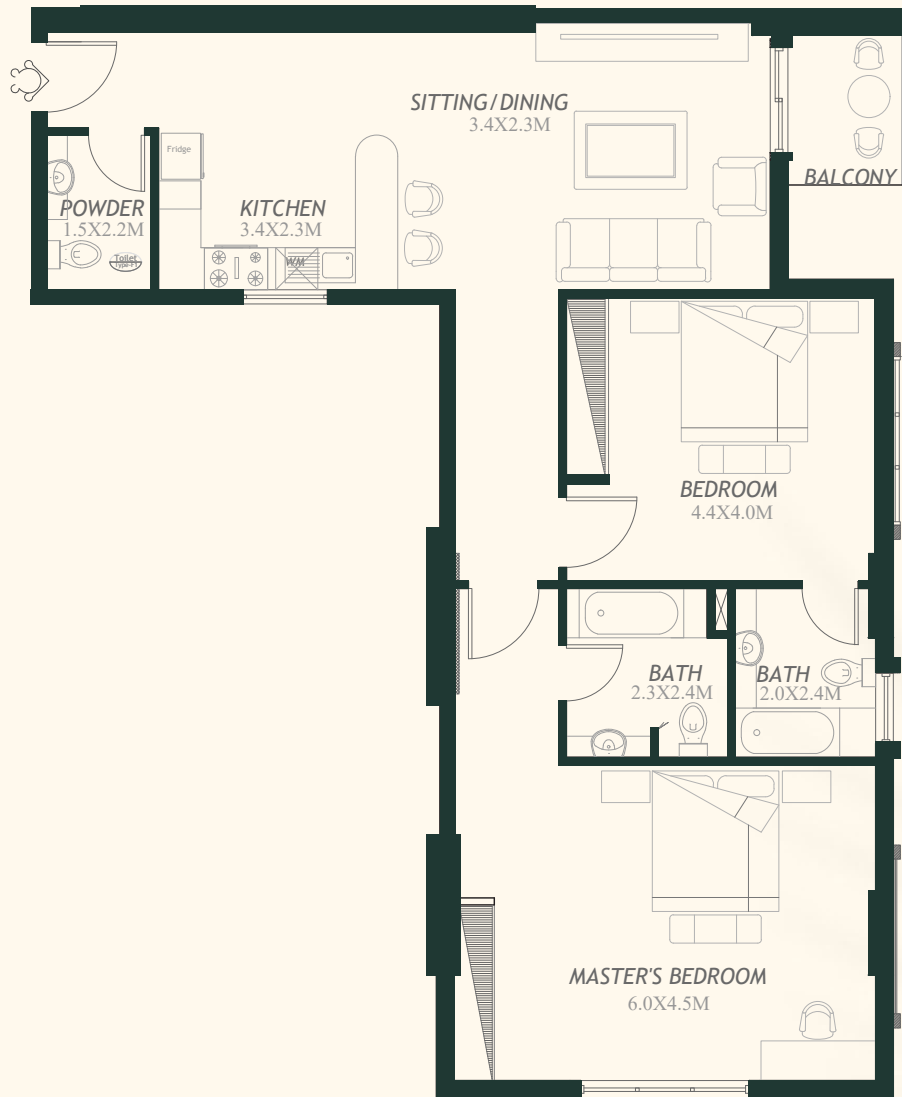

TYPICAL UNIT

(1st, 2nd, 4th, 8th & 9th) FLOOR

Min Area
Max Area

1BEDROOM

TYPE C

TYPICAL UNIT

(HC) FLOOR

1099 sqft
1153 sqft

2BEDROOM APARTMENT
TYPE A

2 BEDROOM TYPE A TYPICAL UNIT ALL FLOOR

Min Area
Max Area

1225 sqft
1251 sqft

2BEDROOM APARTMENT
TYPE B

2 BEDROOM

TYPE B

TYPICAL UNIT ALL FLOOR