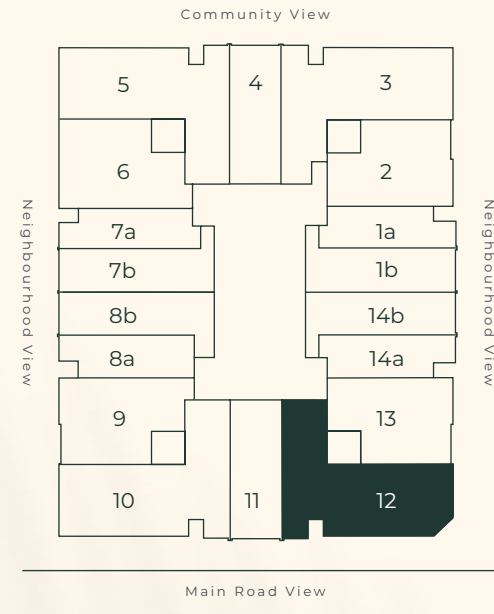

4DIRECTION
RESIDENCE 1

FLOOR PLANS

4DIRECTION RESIDENCE

PROPERTY TYPES

TYPES	NUMBER OF UNITS	SIZES (Sq.Ft.)
STUDIO	82	516 - 610
1 BEDROOM	47	812 - 1153
2 BEDROOMS	40	1225 - 1251
RETAIL	1	1413

STUDIO APARTMENT
TYPE A

2BEDROOM APARTMENT
TYPE A

2 BEDROOM TYPE A TYPICAL UNIT ALL FLOOR

Min Area
Max Area

1225 sqft
1251 sqft

2BEDROOM APARTMENT
TYPE B

2 BEDROOM

TYPE B

TYPICAL UNIT ALL FLOOR

Min Area
Max Area

1238 sqft
1239 sqft

+971 4 399 9808

Office 1501, API Trio Tower, Al Barsha1, Dubai

www.4directionresidence1.com