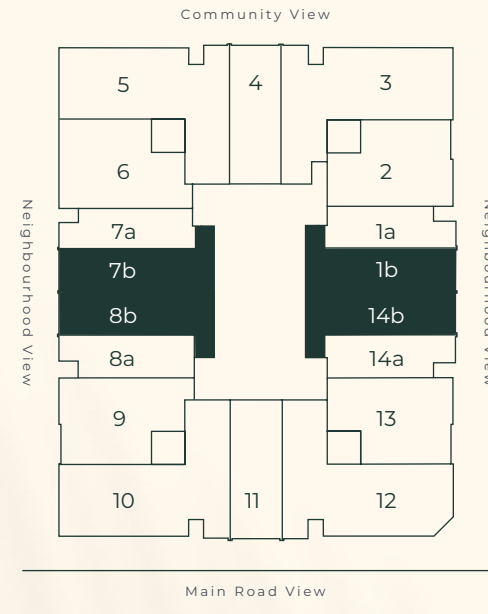

4DIRECTION
RESIDENCE 1

FLOOR PLANS

4DIRECTION RESIDENCE

PROPERTY TYPES

TYPES	NUMBER OF UNITS	SIZES (Sq.Ft.)
STUDIO	82	516 - 610
1 BEDROOM	47	812 - 1153
2 BEDROOMS	40	1225 - 1251
RETAIL	1	1413

STUDIO APARTMENT
TYPE A

STUDIO
TYPE A
TYPICAL UNIT
(1ST TO 9TH) FLOOR

Min Area
Max Area

516 sqft
541 sqft

STUDIO APARTMENT TYPE B

STUDIO
TYPE B
TYPICAL UNIT
(1ST TO 9TH) FLOOR

Min Area
Max Area

583 sqft
610 sqft

STUDIO APARTMENT
TYPE C

STUDIO TYPE C TYPICAL UNIT ALL FLOOR

Min Area
Max Area

599 sqft
607 sqft

1BEDROOM APARTMENT TYPE A

1BEDROOM

TYPE A

TYPICAL UNIT ALL FLOOR

Min Area
Max Area

812 sqft
834 sqft

1BEDROOM APARTMENT
TYPE B

1BEDROOM TYPE B TYPICAL UNIT ALL FLOOR

Min Area
Max Area

846 sqft
850 sqft

1BEDROOM APARTMENT TYPE C

1BEDROOM

TYPE C