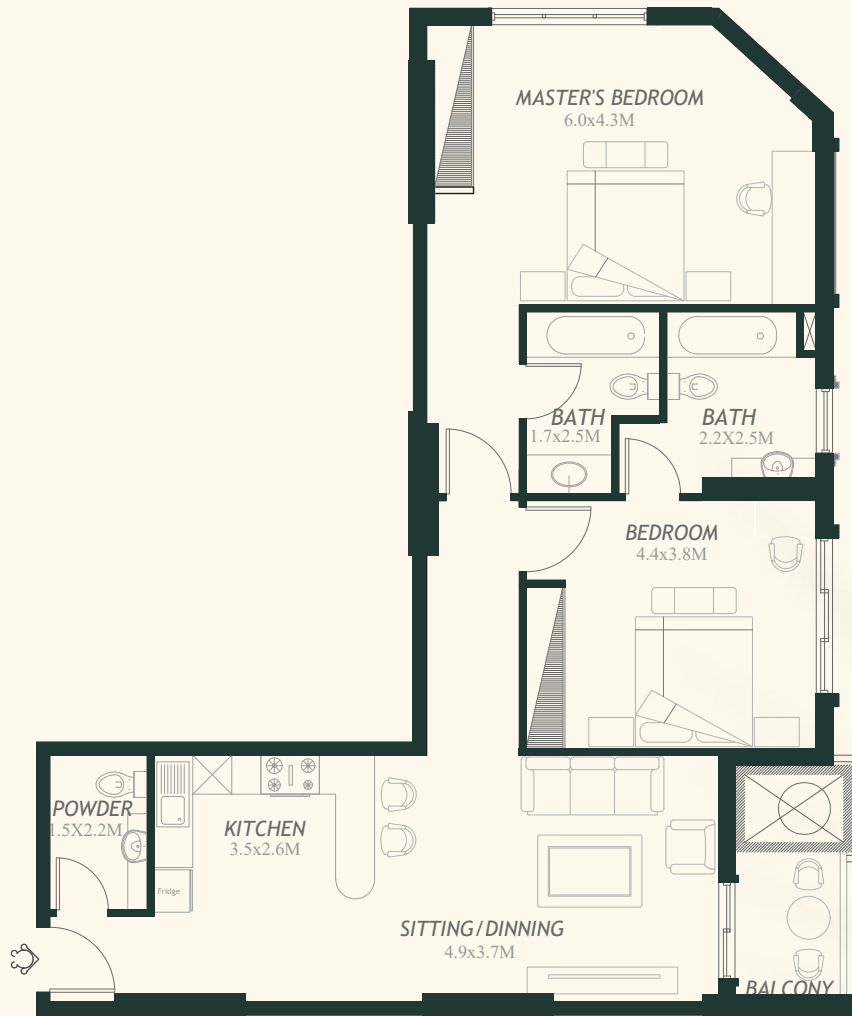

2BEDROOM APARTMENT
TYPE A

2 BEDROOM TYPE A TYPICAL UNIT ALL FLOOR

Min Area
Max Area

1225 sqft
1251 sqft

2BEDROOM APARTMENT
TYPE B

2 BEDROOM

TYPE B

TYPICAL UNIT ALL FLOOR

Min Area
Max Area

1238 sqft
1239 sqft

+971 4 399 9808

Office 1501, API Trio Tower, Al Barsha1, Dubai

www.4directionresidence1.com