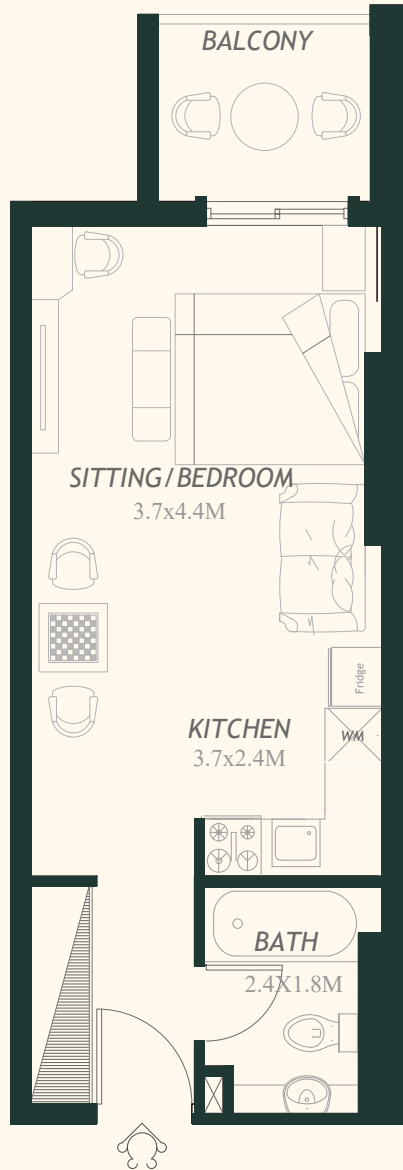

4DIRECTION
RESIDENCE 1

FLOOR PLANS

4DIRECTION RESIDENCE

PROPERTY TYPES

TYPES	NUMBER OF UNITS	SIZES (Sq.Ft.)
STUDIO	82	516 - 610
1 BEDROOM	47	812 - 1153
2 BEDROOMS	40	1225 - 1251
RETAIL	1	1413

STUDIO APARTMENT
TYPE A

STUDIO
TYPE A
TYPICAL UNIT
(1ST TO 9TH) FLOOR

Min Area
Max Area

516 sqft
541 sqft

STUDIO APARTMENT TYPE B

STUDIO
TYPE B
TYPICAL UNIT
(1ST TO 9TH) FLOOR

Min Area
Max Area

583 sqft
610 sqft

STUDIO APARTMENT
TYPE C

STUDIO TYPE C TYPICAL UNIT ALL FLOOR

Min Area
Max Area

599 sqft
607 sqft

1BEDROOM APARTMENT TYPE A

1BEDROOM

TYPE A

TYPICAL UNIT ALL FLOOR

Min Area
Max Area