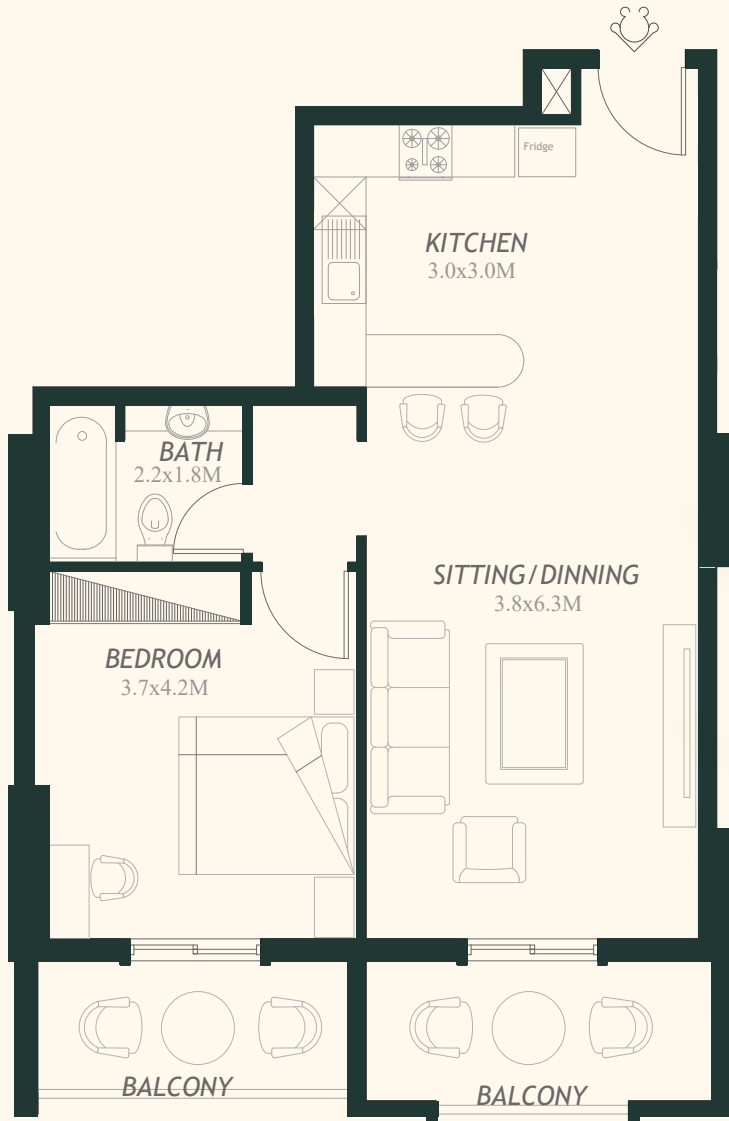

4DIRECTION
RESIDENCE 1

FLOOR PLANS

4DIRECTION RESIDENCE

PROPERTY TYPES

TYPES	NUMBER OF UNITS	SIZES (Sq.Ft.)
STUDIO	82	516 - 610
1 BEDROOM	47	812 - 1153
2 BEDROOMS	40	1225 - 1251
RETAIL	1	1413

STUDIO APARTMENT
TYPE A

STUDIO
TYPE A
TYPICAL UNIT
(1ST TO 9TH) FLOOR

Min Area
Max Area

516 sqft
541 sqft

STUDIO APARTMENT TYPE B

STUDIO
TYPE B
TYPICAL UNIT
(1ST TO 9TH) FLOOR

Min Area
Max Area

583 sqft
610 sqft

STUDIO APARTMENT
TYPE C

STUDIO TYPE C TYPICAL UNIT ALL FLOOR

Min Area
Max Area

599 sqft
607 sqft

1BEDROOM APARTMENT TYPE A

1BEDROOM

TYPE A

TYPICAL UNIT ALL FLOOR

Min Area
Max Area

812 sqft
834 sqft

1BEDROOM APARTMENT
TYPE B

1BEDROOM TYPE B TYPICAL UNIT ALL FLOOR

Min Area
Max Area

846 sqft
850 sqft

1BEDROOM APARTMENT TYPE C

1BEDROOM

TYPE C