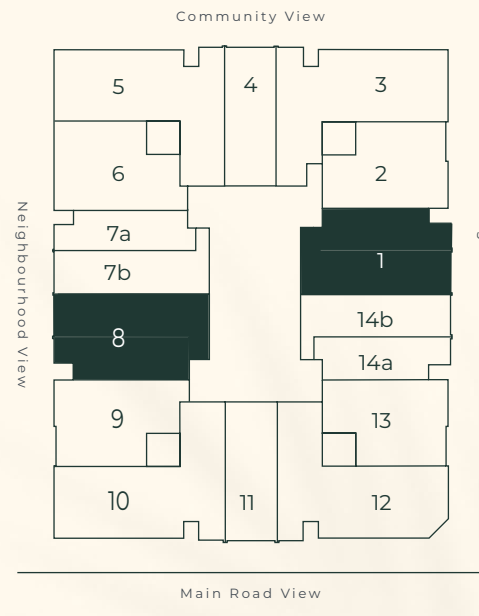

4DIRECTION
RESIDENCE 1

FLOOR PLANS

4DIRECTION RESIDENCE

PROPERTY TYPES

TYPES	NUMBER OF UNITS	SIZES (Sq.Ft.)
STUDIO	82	516 - 610
1 BEDROOM	47	812 - 1153
2 BEDROOMS	40	1225 - 1251
RETAIL	1	1413

STUDIO APARTMENT
TYPE A

812 sqft
834 sqft

1BEDROOM APARTMENT
TYPE B

1BEDROOM TYPE B TYPICAL UNIT ALL FLOOR

Min Area
Max Area

846 sqft
850 sqft

1BEDROOM APARTMENT TYPE C

1BEDROOM

TYPE C

TYPICAL UNIT

(1st, 2nd, 4th, 8th & 9th) FLOOR

Min Area
Max Area

1BEDROOM

TYPE C

TYPICAL UNIT

(HC) FLOOR

1099 sqft
1153 sqft