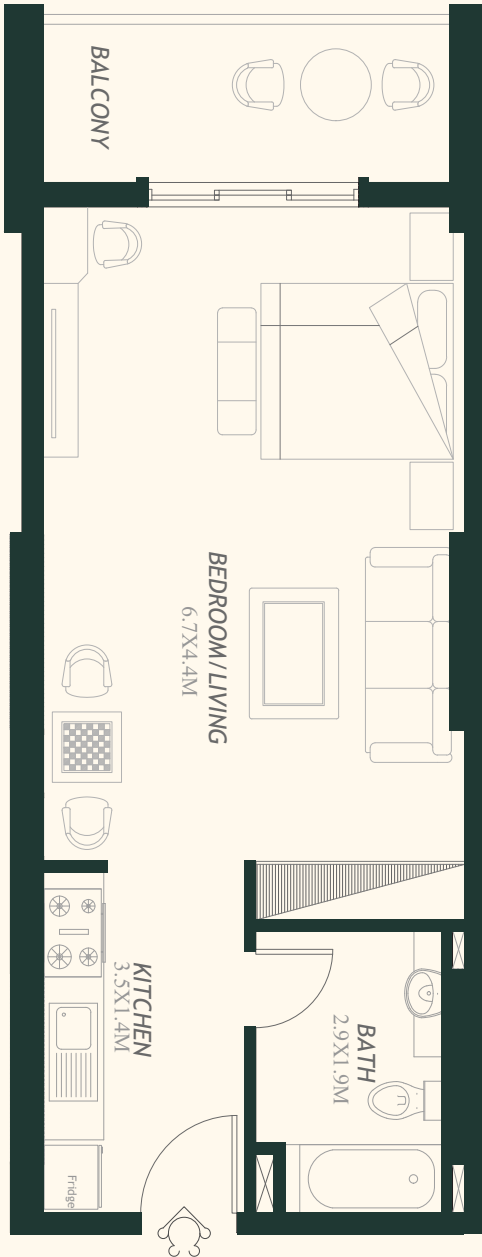

4DIRECTION
RESIDENCE 1

FLOOR PLANS

4DIRECTION RESIDENCE

PROPERTY TYPES

TYPES	NUMBER OF UNITS	SIZES (Sq.Ft.)
STUDIO	82	516 - 610
1 BEDROOM	47	812 - 1153
2 BEDROOMS	40	1225 - 1251
RETAIL	1	1413

STUDIO APARTMENT
TYPE A

STUDIO
TYPE A
TYPICAL UNIT
(1ST TO 9TH) FLOOR

Min Area
Max Area

516 sqft
541 sqft

STUDIO APARTMENT TYPE B

STUDIO
TYPE B
TYPICAL UNIT
(1ST TO 9TH) FLOOR

Min Area
Max Area

583 sqft
610 sqft

STUDIO APARTMENT
TYPE C

STUDIO TYPE C TYPICAL UNIT ALL FLOOR

Min Area
Max Area

599 sqft
607 sqft

1BEDROOM APARTMENT TYPE A

1BEDROOM

TYPE A

TYPICAL UNIT ALL FLOOR

Min Area
Max Area