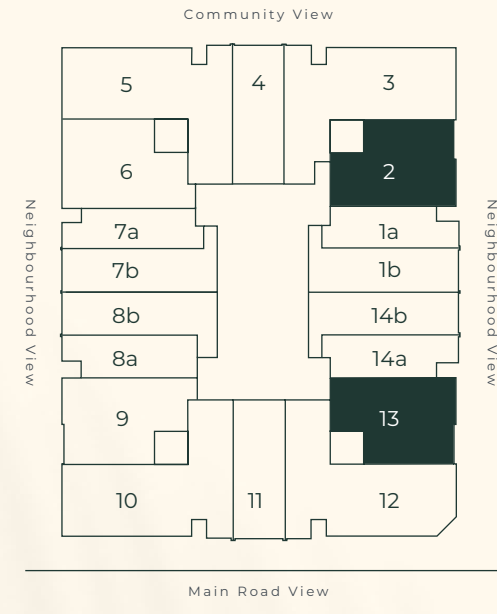

4DIRECTION
RESIDENCE 1

FLOOR PLANS

4DIRECTION RESIDENCE

PROPERTY TYPES

TYPES	NUMBER OF UNITS	SIZES (Sq.Ft.)
STUDIO	82	516 - 610
1 BEDROOM	47	812 - 1153
2 BEDROOMS	40	1225 - 1251
RETAIL	1	1413

STUDIO APARTMENT
TYPE A

STUDIO
TYPE A
TYPICAL UNIT
(1ST TO 9TH) FLOOR

Min Area
Max Area

516 sqft
541 sqft

STUDIO APARTMENT TYPE B

STUDIO
TYPE B
TYPICAL UNIT
(1ST TO 9TH) FLOOR

Min Area
Max Area

583 sqft
610 sqft

STUDIO APARTMENT
TYPE C

STUDIO TYPE C TYPICAL UNIT ALL FLOOR

Min Area
Max Area

599 sqft
607 sqft

1BEDROOM APARTMENT TYPE A

1BEDROOM

TYPE A

TYPICAL UNIT ALL FLOOR

Min Area
Max Area

812 sqft
834 sqft

1BEDROOM APARTMENT
TYPE B

1BEDROOM TYPE B TYPICAL UNIT ALL FLOOR

Min Area
Max Area

846 sqft
850 sqft

1BEDROOM APARTMENT TYPE C

1BEDROOM

TYPE C