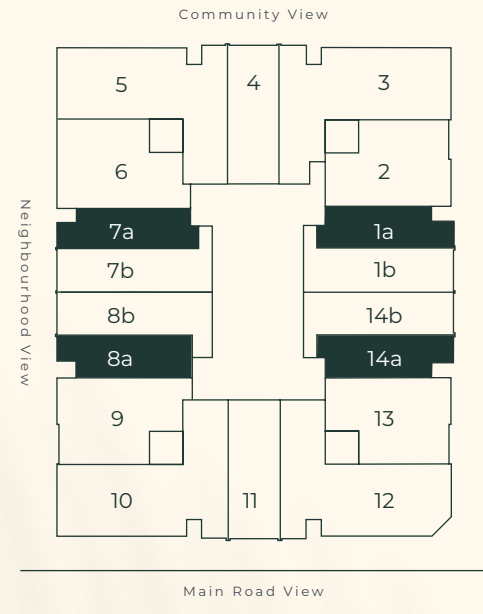

4DIRECTION
RESIDENCE 1

FLOOR PLANS

4DIRECTION RESIDENCE

PROPERTY TYPES

TYPES	NUMBER OF UNITS	SIZES (Sq.Ft.)
STUDIO	82	516 - 610
1 BEDROOM	47	812 - 1153
2 BEDROOMS	40	1225 - 1251
RETAIL	1	1413

STUDIO APARTMENT
TYPE A

STUDIO
TYPE A
TYPICAL UNIT
(1ST TO 9TH) FLOOR

Min Area
Max Area

516 sqft
541 sqft

STUDIO APARTMENT TYPE B

STUDIO
TYPE B
TYPICAL UNIT
(1ST TO 9TH) FLOOR

Min Area
Max Area

583 sqft
610 sqft

STUDIO APARTMENT
TYPE C

STUDIO TYPE C TYPICAL UNIT ALL FLOOR

Min Area
Max Area

599 sqft
607 sqft

1BEDROOM APARTMENT TYPE A

1BEDROOM

TYPE A

TYPICAL UNIT ALL FLOOR

Min Area
Max Area

Min Area
Max Area

1238 sqft
1239 sqft

+971 4 399 9808

Office 1501, API Trio Tower, Al Barsha1, Dubai

www.4directionresidence1.com