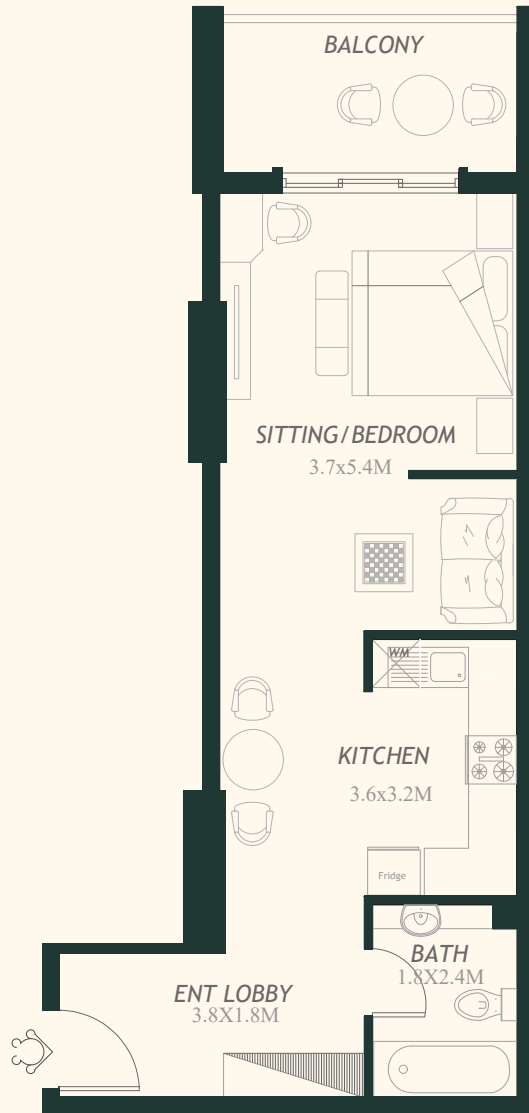

4DIRECTION
RESIDENCE 1

FLOOR PLANS

4DIRECTION RESIDENCE

PROPERTY TYPES

TYPES	NUMBER OF UNITS	SIZES (Sq.Ft.)
STUDIO	82	516 - 610
1 BEDROOM	47	812 - 1153
2 BEDROOMS	40	1225 - 1251
RETAIL	1	1413

STUDIO APARTMENT
TYPE A

STUDIO
TYPE A
TYPICAL UNIT
(1ST TO 9TH) FLOOR

Min Area
Max Area

516 sqft
541 sqft

STUDIO APARTMENT TYPE B

STUDIO
TYPE B
TYPICAL UNIT
(1ST TO 9TH) FLOOR

Min Area
Max Area

583 sqft
610 sqft

STUDIO APARTMENT
TYPE C

STUDIO TYPE C TYPICAL UNIT ALL FLOOR

Min Area
Max Area

599 sqft
607 sqft

1BEDROOM APARTMENT TYPE A

1BEDROOM

TYPE A

TYPICAL UNIT ALL FLOOR

Min Area
Max Area

812 sqft
834 sqft

1BEDROOM APARTMENT
TYPE B

1BEDROOM TYPE B TYPICAL UNIT ALL FLOOR

Min Area
Max Area

846 sqft
850 sqft

1BEDROOM APARTMENT TYPE C

1BEDROOM

TYPE C