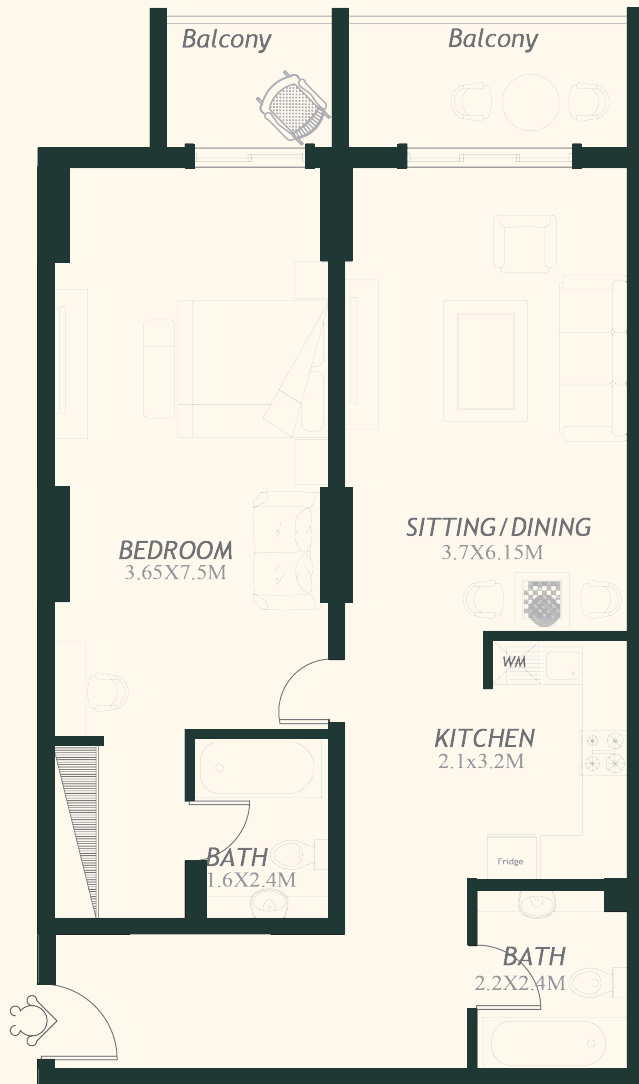

812 sqft
834 sqft

1BEDROOM APARTMENT
TYPE B

1BEDROOM TYPE B TYPICAL UNIT ALL FLOOR

Min Area
Max Area

846 sqft
850 sqft

1BEDROOM APARTMENT TYPE C

1BEDROOM

TYPE C

TYPICAL UNIT

(1st, 2nd, 4th, 8th & 9th) FLOOR

Min Area
Max Area

1BEDROOM

TYPE C

TYPICAL UNIT

(HC) FLOOR

1099 sqft
1153 sqft